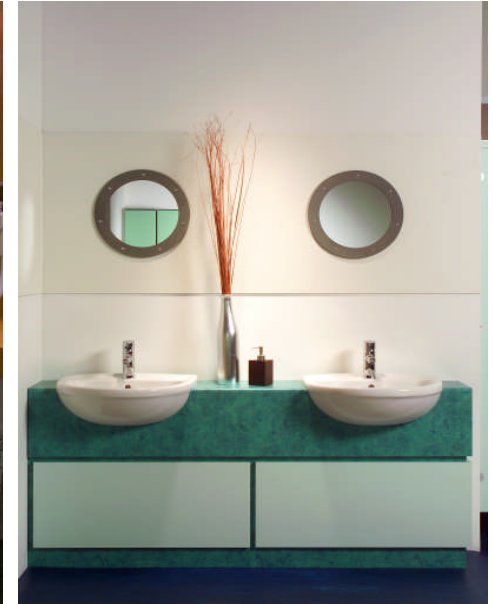

Examples of Decra vanity units

Ansty Coventry Decra Slabb vanity unit in Corian Glacier White

Cannonbridge House Slabb in Corian

Decra Levada Corian trough - 50 Pall Mall

Durat recyclable solid surface units Crystal Palace

Laminate top with semi recessed basins

White postformed top with semi recessed basins

Levada trough in Corian - Citybank Canary Wharf

Levada trough HQ for water company

34 Forest Business Park
Argall Avenue, London
E10 7FB
Tel: 020 8520 4371
Fax: 020 8521 0605
Email: info@decraltd.co.uk
Web: www.toiletcubicles.org