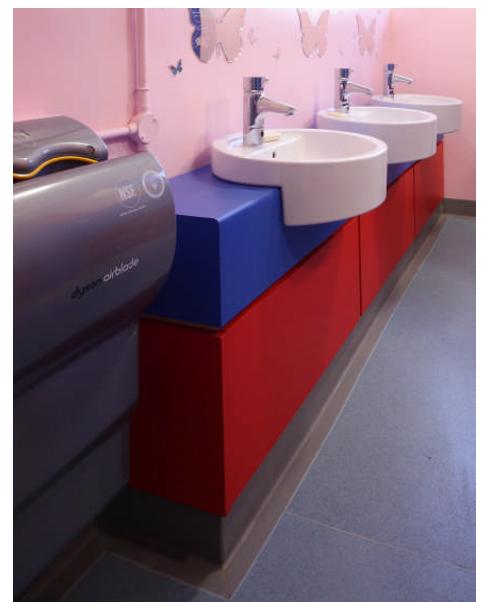

Decra Wigli cubicle range with shaped doors and pilasters - Decra Bee & Flower digital laminate doors

**Eldon Infants School in Edmonton, North London - showcases some fun new wash room cubicles from Decra's Wigli and Loo-ART ranges !!.**

Borough of Enfield own architects department specified Wigli from Decra for an overhaul of Eldon Infants School. Textured durable solid grade laminate (e.g Trespa) has been used for the doors of the black/grey and blue schemes and a digitally printed "Bee and Flower" laminate (from Decra's stock range of digital laminates) bonded onto a particleboard core, for the doors of the main image. Panels are in contrast vibrant colours.