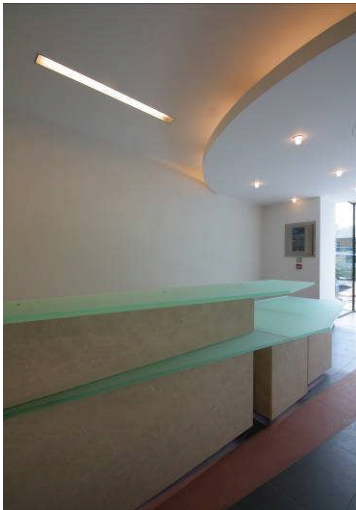

## Oh so cool solution for Cedar House in Reigate...

Decra Stratum 20mm flush fascia cubicles were chosen for this office refurbishment in Reigate. For female areas Dark Brown solid grade laminate with a rebate applied to the doors and pilasters to create the linear frontage. Cream colour solid grade laminate is used for the male areas. Full height cubicles with extruded aluminium sections at floor and ceiling. 25mm Frosted Perspex slab vanity top. Perspex and stone reception desk

Stylish cubicles & lockers, loo-art custom  
graphic cubicles, worktops, panels, bespoke  
furniture ...and much more.