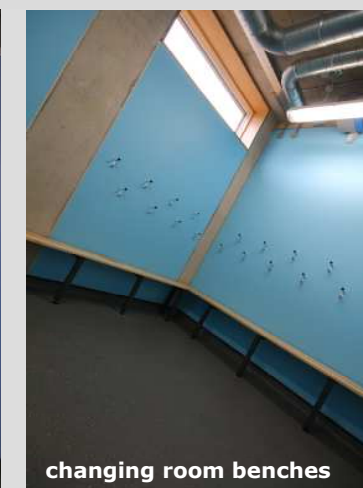

Freestyle is the ideal choice for school washrooms in being both cost competitive and as the images show, numerous colour combinations are available. Cubicle have been configured in various height to suit the different age groups of the pupils.

Decra also provided slatted benches with a sturdy frame and beech real wood top and again the architects have created a strong visual effect with the wall paint finish, strips of bare concrete and the narrow aperture windows.

Focus on Education case study **11**

Specification:

Doors, pilasters, rear duct panels: 12mm solid grade (compact) laminate.

Ironmongery: satin anodised DDA compliant.

Heights: 1960mm overall with lower height (1200mm) doors for younger children and 1830mm doors for standard height.

Colours: from the Abet Laminati collection of colours for washrooms.

Decra Freestyle cubicles in standard height

changing room benches

Freestyle in multiple colours