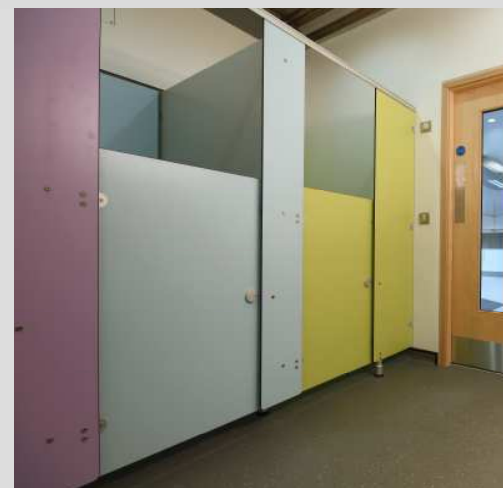

Durable 12mm solid grade laminate is standard with **Freestyle** and the vibrant multi colour scheme and contemporary lighting and stark concrete ceiling has culminated in a stunning combination of components.

Freestyle is the ideal choice for school washrooms in being both cost competitive and as the images show, numerous colour combinations are available. Cubicle have been configured in various height to suit the different age groups of the pupils.

Focus on Education case study **11**

Specification:

Doors, pilasters, rear duct panels: 12mm solid grade (compact) laminate.

Ironmongery: satin anodised DDA compliant.

Heights: 1960mm overall with lower height (1200mm) doors for younger children and 1830mm doors for standard height.

Colours: from the Abet Laminati collection of colours for washrooms.

Decra Freestyle cubicles in standard height

changing room benches

Freestyle in multiple colours