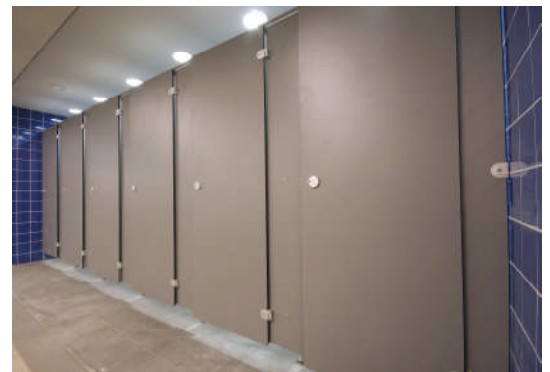

34 Forest Business Park
Argall Avenue, London
E10 7FB

Tel: 020 8520 4371
Fax: 020 8521 0605
Email: info@decraltd.co.uk
Web: www.decraltd.co.uk

Stylish cubicles & lockers, loo-art custom graphic cubicles, worktops, panels, bespoke furniture ...and much more.