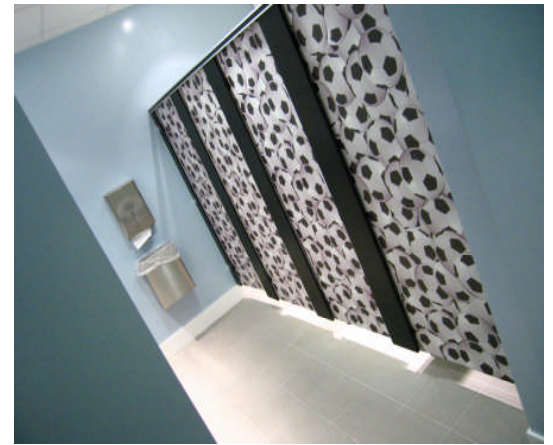

Decra LOO-ART cubicle system

Digital image used on the door face only

Loo's Balls at the David Beckham Football Academy November 2005

Architect RTKL loved the proposal by Decra at the initial stages of this project to use a digitally printed motif of footballs as a design for the cubicle doors for the centre— funded mostly by Mr Beckham himself. The image is encapsulated as high pressure laminate and then bonded onto a particleboard core and edged in laminate. Simple 2 tone scheme complemented the nature of the project and Decra also provided solid grade laminate shower cubicles— again in the black and white theme. LOO-ART opens the door of creative possibilities for bespoke washrooms as we can discuss using your own image or find you a stock image from a variety of royalty free image databases.

Stylish cubicles & lockers, loo-art custom graphic cubicles, worktops, panels, bespoke furniture ...and much more.