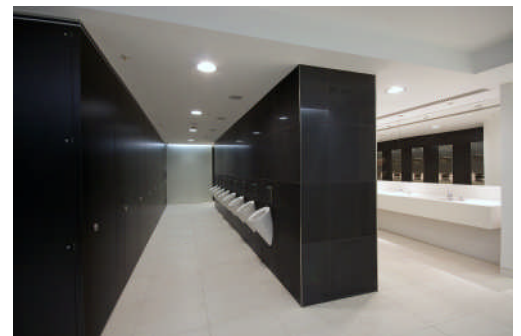

Corian white solid surfacing vanity unit

Selfridges staff toilets male

34 Forest Business Park
Argall Avenue, London
E10 7FB

Tel: 020 8520 4371
Fax: 020 8521 0605
Email: info@decraltd.co.uk
Web: www.decraltd.co.uk

Stylish cubicles & lockers, loo-art custom graphic cubicles, worktops, panels, bespoke furniture ...and much more.